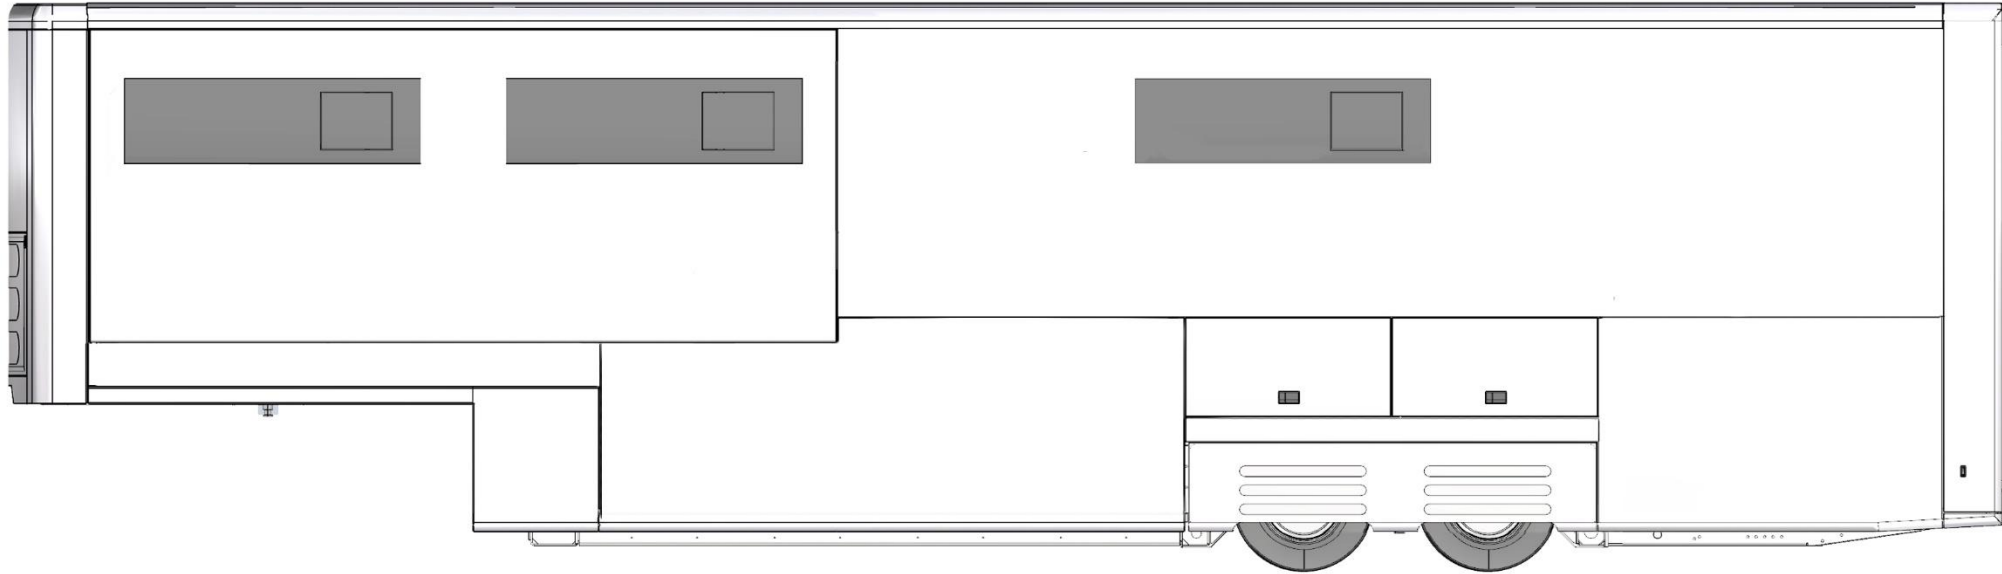

RACE MOTO POP-OUT CUSTOM

RIGHT SIDE – INTERSECTIONAL VIEW

BISCHOFF SCHECK

Moving ideas.

RACE MOTO POP-OUT CUSTOM

RIGHT SIDE – INTERSECTIONAL VIEW

BISCHOFF SCHECK

Moving ideas.

motorcycle dimensions
L 2200 x W 885 x H 1300

RACE MOTO POP-OUT CUSTOM

LEFT SIDE

BISCHOFF + SCHECK

Moving ideas.

RACE MOTO POP-OUT CUSTOM

LEFT SIDE – INTERSECTIONAL VIEW

BISCHOFF SCHECK

Moving ideas.

RACE MOTO POP-OUT CUSTOM

LEFT SIDE – INTERSECTIONAL VIEW

BISCHOFF SCHECK

Moving ideas.

motorcycle dimensions
L 2200 x W 885 x H 1300

VICTORIA BOULEVARD D100
D - 77836 RHEINMÜNSTER

FON +49 (0) 72 29 - 18 680 0
FAX +49 (0) 72 29 - 18 680 68
WWW.BISCHOFF-SCHECK.DE