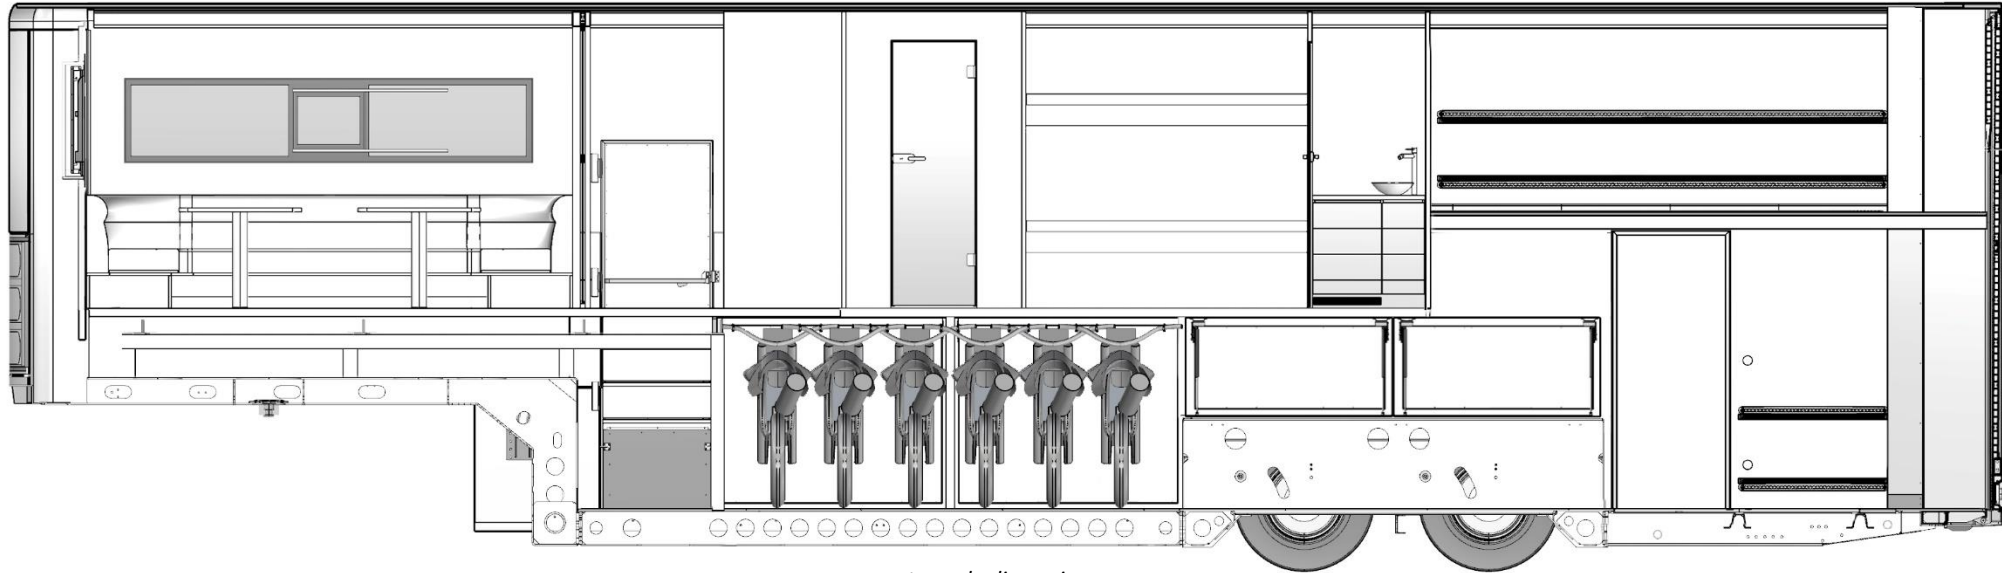

motorcycle dimensions
L 2200 x W 885 x H 1300

RACE MOTO POP-OUT CUSTOM

LEFT SIDE

BISCHOFF + SCHECK

Moving ideas.

RACE MOTO POP-OUT CUSTOM

LEFT SIDE – INTERSECTIONAL VIEW

BISCHOFF SCHECK

Moving ideas.

RACE MOTO POP-OUT CUSTOM

LEFT SIDE – INTERSECTIONAL VIEW

BISCHOFF SCHECK

Moving ideas.

motorcycle dimensions
L 2200 x W 885 x H 1300

VICTORIA BOULEVARD D100
D - 77836 RHEINMÜNSTER

FON +49 (0) 72 29 - 18 680 0
FAX +49 (0) 72 29 - 18 680 68
WWW.BISCHOFF-SCHECK.DE