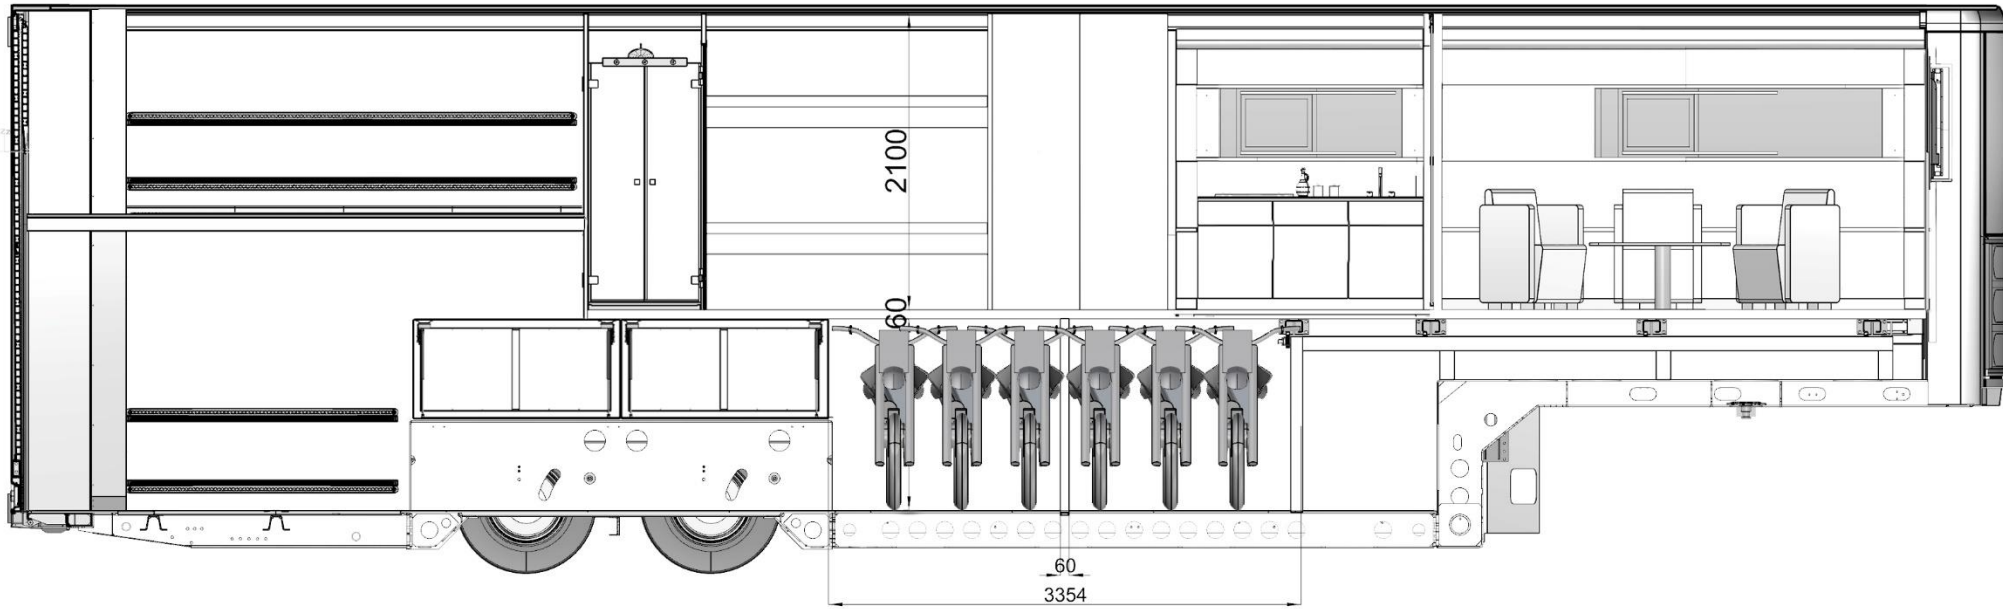

RACE MOTO POP-OUT CUSTOM

TOP VIEW – UNDERFLOOR AREA

BISCHOFF + SCHECK

Moving ideas.

RACE MOTO POP-OUT CUSTOM

RIGHT SIDE

BISCHOFF + SCHECK

Moving ideas.

RACE MOTO POP-OUT CUSTOM

RIGHT SIDE – INTERSECTIONAL VIEW

BISCHOFF SCHECK

Moving ideas.

RACE MOTO POP-OUT CUSTOM

RIGHT SIDE – INTERSECTIONAL VIEW

BISCHOFF SCHECK

Moving ideas.

motorcycle dimensions
L 2200 x W 885 x H 1300

RACE MOTO POP-OUT CUSTOM

LEFT SIDE

BISCHOFF + SCHECK

Moving ideas.

RACE MOTO POP-OUT CUSTOM

LEFT SIDE – INTERSECTIONAL VIEW

BISCHOFF SCHECK

Moving ideas.

RACE MOTO POP-OUT CUSTOM

LEFT SIDE – INTERSECTIONAL VIEW

BISCHOFF SCHECK

Moving ideas.

motorcycle dimensions
L 2200 x W 885 x H 1300

VICTORIA BOULEVARD D100
D - 77836 RHEINMÜNSTER

FON +49 (0) 72 29 - 18 680 0
FAX +49 (0) 72 29 - 18 680 68
WWW.BISCHOFF-SCHECK.DE