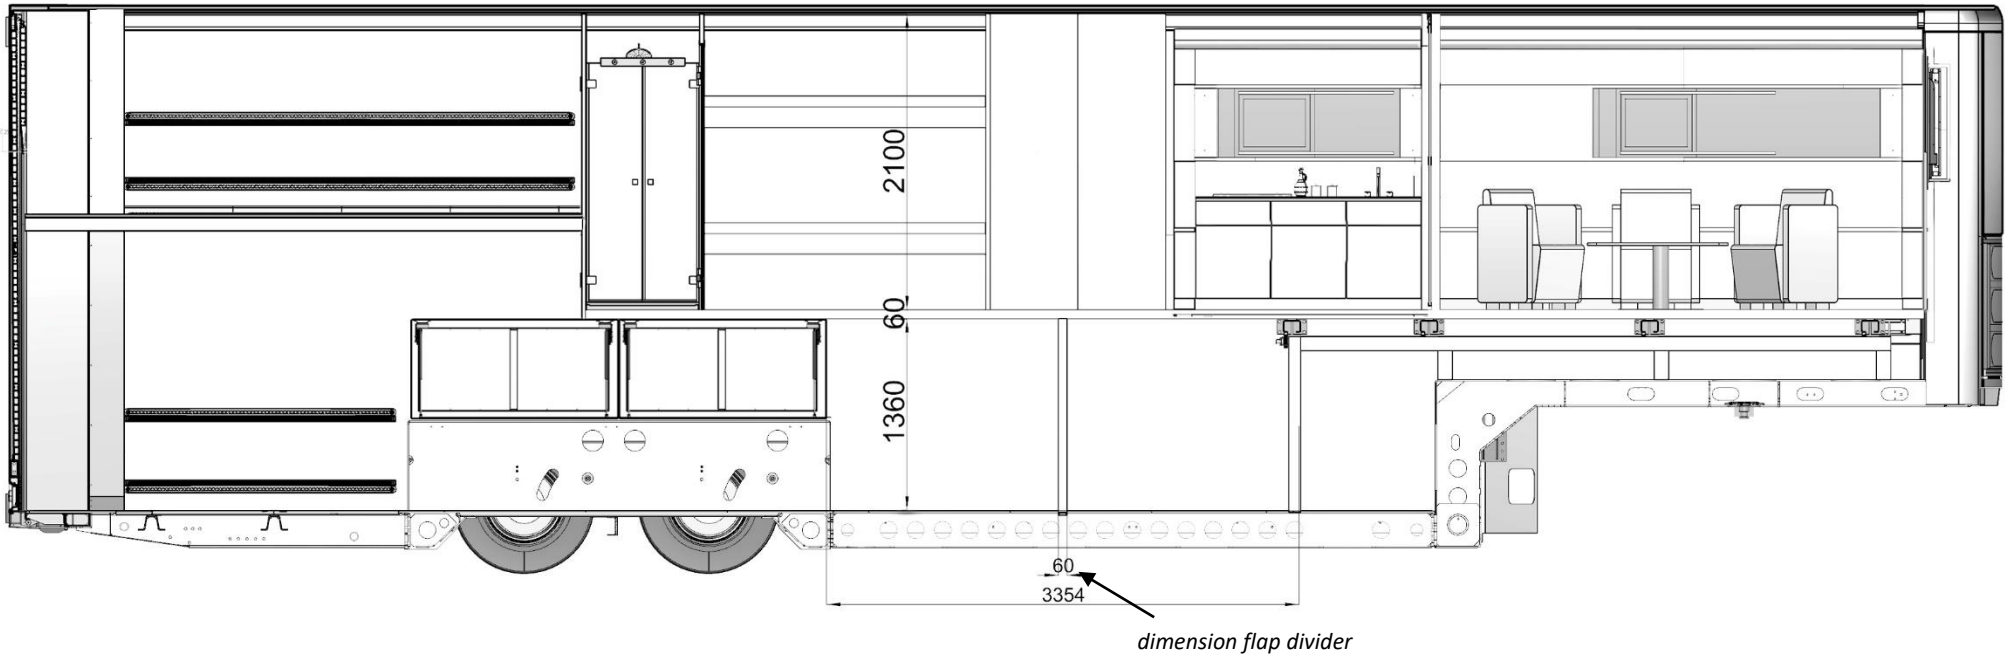

**TRANSPORT BEREICH
UNTERGESCHOSS**

INTERIEUR
WOHNBEREICH

**INTERIEUR
WOHNBEREICH**

INTERIEUR WOHNBEREICH

RACE MOTO POP-OUT CUSTOM

TOP VIEW – UPPER AREA

BISCHOFF + SCHECK

Moving ideas.

RACE MOTO POP-OUT CUSTOM

TOP VIEW – UNDERFLOOR AREA

BISCHOFF + SCHECK

Moving ideas.

RACE MOTO POP-OUT CUSTOM

RIGHT SIDE

BISCHOFF + SCHECK

Moving ideas.

RACE MOTO POP-OUT CUSTOM

RIGHT SIDE – INTERSECTIONAL VIEW

BISCHOFF SCHECK

Moving ideas.

RACE MOTO POP-OUT CUSTOM

RIGHT SIDE – INTERSECTIONAL VIEW

BISCHOFF SCHECK

Moving ideas.

motorcycle dimensions
L 2200 x W 885 x H 1300

RACE MOTO POP-OUT CUSTOM

LEFT SIDE

BISCHOFF + SCHECK

Moving ideas.

RACE MOTO POP-OUT CUSTOM

LEFT SIDE – INTERSECTIONAL VIEW

BISCHOFF SCHECK