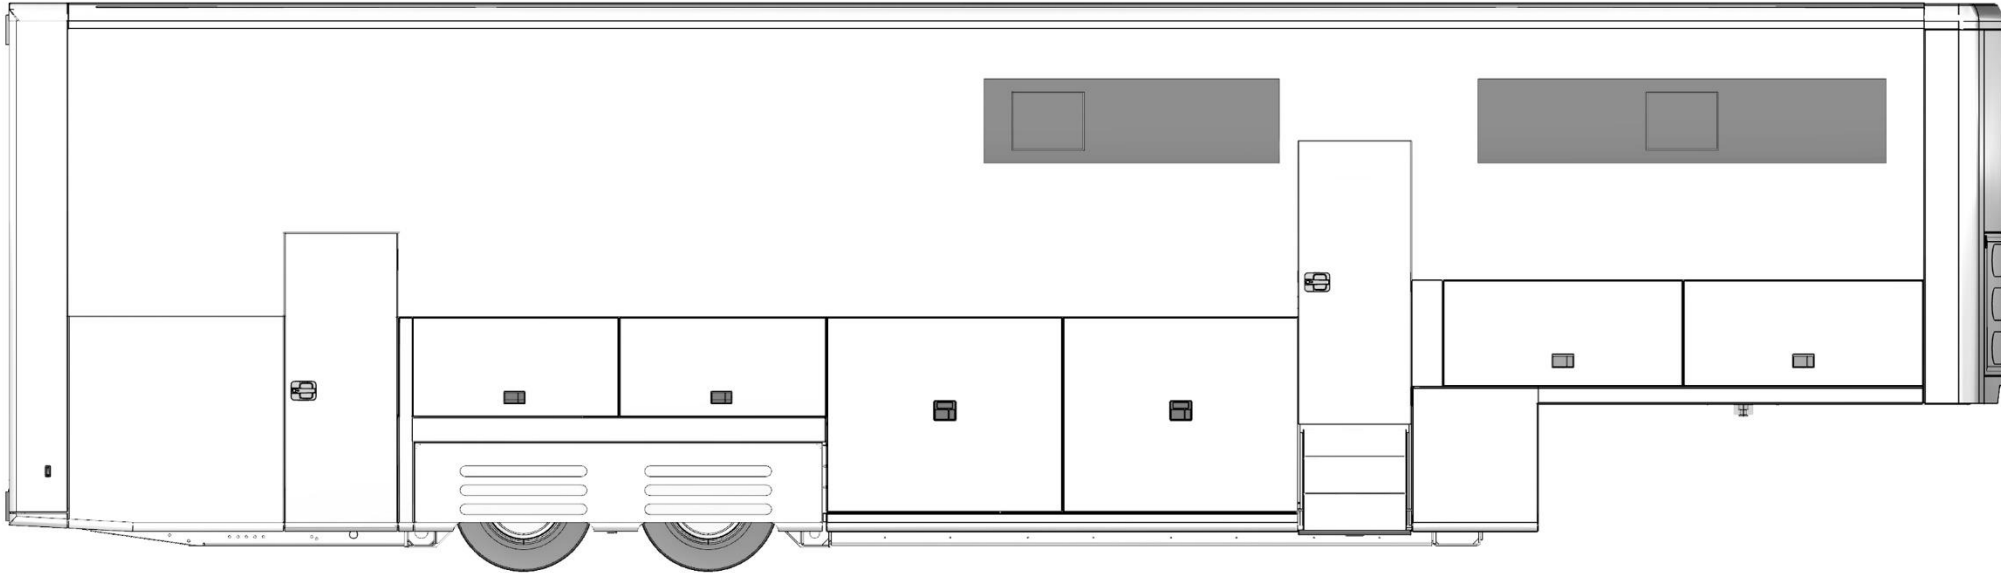

RACE MOTO POP-OUT CUSTOM

TOP VIEW – UNDERFLOOR AREA

BISCHOFF + SCHECK

Moving ideas.

RACE MOTO POP-OUT CUSTOM

RIGHT SIDE

BISCHOFF + SCHECK

Moving ideas.

RACE MOTO POP-OUT CUSTOM

RIGHT SIDE – INTERSECTIONAL VIEW

BISCHOFF SCHECK

Moving ideas.

RACE MOTO POP-OUT CUSTOM

RIGHT SIDE – INTERSECTIONAL VIEW

BISCHOFF SCHECK

Moving ideas.

motorcycle dimensions
L 2200 x W 885 x H 1300

RACE MOTO POP-OUT CUSTOM

LEFT SIDE

BISCHOFF + SCHECK

Moving ideas.

RACE MOTO POP-OUT CUSTOM

LEFT SIDE – INTERSECTIONAL VIEW

BISCHOFF SCHECK

Moving ideas.

RACE MOTO POP-OUT CUSTOM

LEFT SIDE – INTERSECTIONAL VIEW

BISCHOFF SCHECK

Moving ideas.

motorcycle dimensions
L 2200 x W 885 x H 1300

VICTORIA BOULEVARD D100
D - 77836 RHEINMÜNSTER

FON +49 (0) 72 29 - 18 680 0
FAX +49 (0) 72 29 - 18 680 68
WWW.BISCHOFF-SCHECK.DE