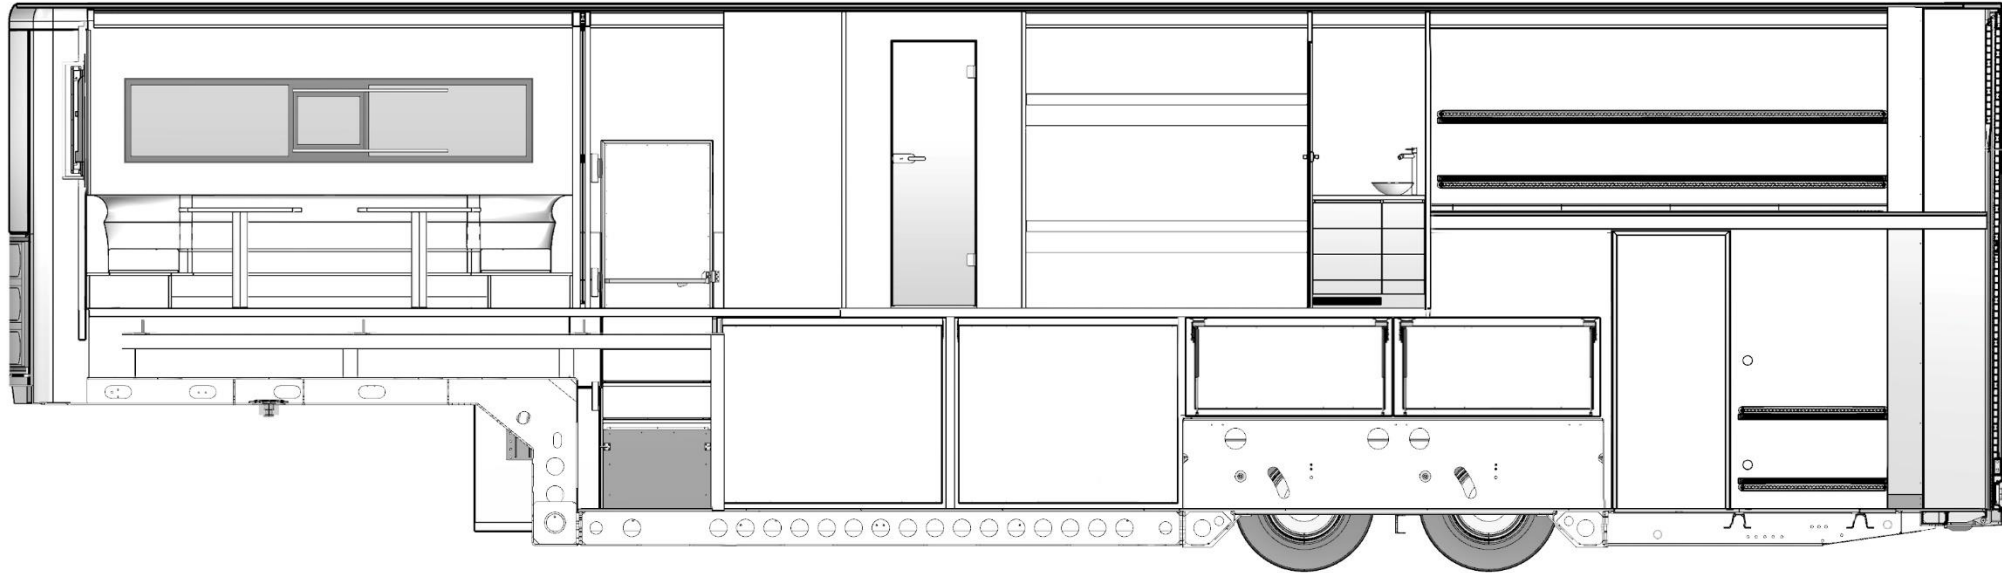

motorcycle dimensions
L 2200 x W 885 x H 1300

RACE MOTO POP-OUT CUSTOM

LEFT SIDE

BISCHOFF + SCHECK

Moving ideas.

RACE MOTO POP-OUT CUSTOM

LEFT SIDE – INTERSECTIONAL VIEW

BISCHOFF SCHECK

Moving ideas.

RACE MOTO POP-OUT CUSTOM

LEFT SIDE – INTERSECTIONAL VIEW

BISCHOFF SCHECK

Moving ideas.

motorcycle dimensions
L 2200 x W 885 x H 1300

VICTORIA BOULEVARD D100
D - 77836 RHEINMÜNSTER

FON +49 (0) 72 29 - 18 680 0
FAX +49 (0) 72 29 - 18 680 68
WWW.BISCHOFF-SCHECK.DE